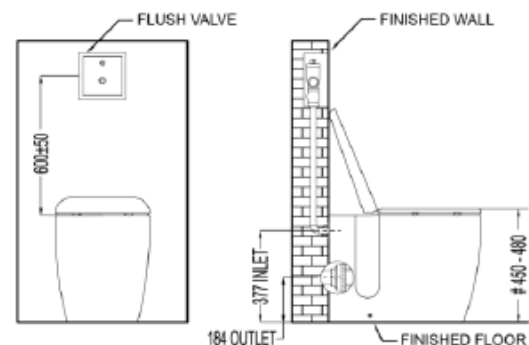

- Wash Down

PRODUCT SPECIFICATIONS

- Dimension : 625(L) x 390(W) x 440(H) mm
- Rough-in : S-Trap 65mm
- Inlet : Back Inlet
- Material : Vitreous China
- Inner Rubber Bush : Diameter 55mm
- Trap Seal : 50mm minimum
- Minimum Water Pressure : 135 kPa
- Seat and Cover : A1020S (Urea)

DISCHARGE VOLUME

- Full Flush : 4.5 – 6.0 Litre per flush
- Reduced Flush : 3.0 Litre per flush

RESOURCEFUL FEATURES:

Soft-Closing
Seat & Cover

Dual Flush
Mechanism

Anti-Bacterial
Technology

TECHNICAL DRAWING

INSTALLATION DETAILS

HANDICAPPED (#) - 450 – 480 from floor finishing to the top of the water closet seat.
750 from the front edge of the water closet to the rear wall.

Copyright © Rigel Technology (S) Pte Ltd. All rights reserved. Terms of Use.