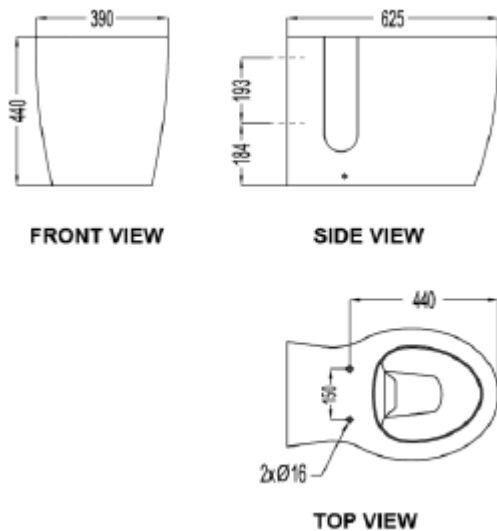

- Wash Down

PRODUCT SPECIFICATIONS

- Dimension : 625(L) x 390(W) x 440(H) mm
- Rough-in : S-Trap 65mm
- Inlet : Back Inlet
- Material : Vitreous China
- Inner Rubber Bush : Diameter 55mm
- Trap Seal : 50mm minimum
- Minimum Water Pressure : 135 kPa
- Seat and Cover : A1020S (Urea)

DISCHARGE VOLUME

- Full Flush : 4.5 – 6.0 Litre per flush
- Reduced Flush : 3.0 Litre per flush

RESOURCEFUL FEATURES:

Soft-Closing
Seat & Cover

Dual Flush
Mechanism

Anti-Bacterial
Technology

TECHNICAL DRAWING